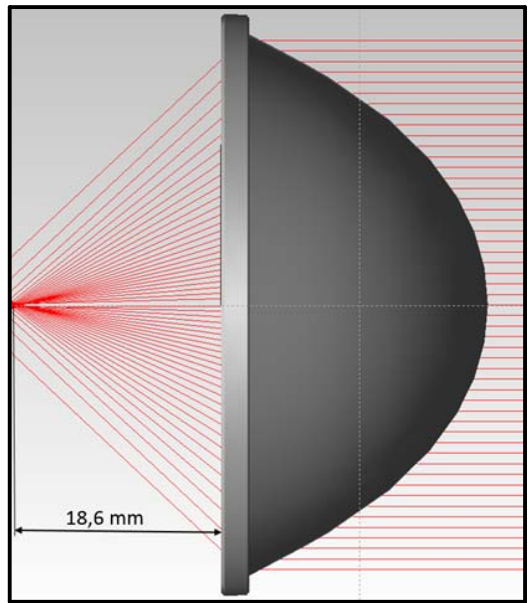

REVISION HISTORY			
REV	DESCRIPTION	DATE	APPROVED

SCALE 1:2

frosted surface

Glass: LIBA or alternative ($n_d = 1,521$)

	NAME	DATE	 EcoGlass, a.s.
DRAWN	krutsky	07/13/23	
CHECKED			
ENG APPR			
MGR APPR			
			TITLE
			A912 5225
UNLESS OTHERWISE SPECIFIED DIMENSIONS ARE IN MILLIMETERS			SIZE A4
			DWG NO FILE NAME: A9125225.dft
			SCALE:
			WEIGHT: 75 g
			SHEET 1 OF 1