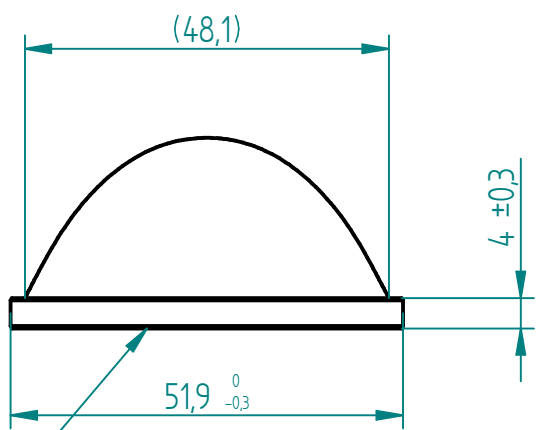

REVISION HISTORY			
REV	DESCRIPTION	DATE	APPROVED

SCALE 1:2

frosted surface

Glass: LIBA or alternative ($n_d = 1,521$)

	NAME	DATE	 EcoGlass, a.s.
DRAWN	krutsky	07/13/23	
CHECKED			
ENG APPR			
MGR APPR			
			TITLE
			A912 5225
UNLESS OTHERWISE SPECIFIED DIMENSIONS ARE IN MILLIMETERS			SIZE A4
			DWG NO FILE NAME: A9125225.dft
			SCALE:
			WEIGHT: 75 g
			SHEET 1 OF 1