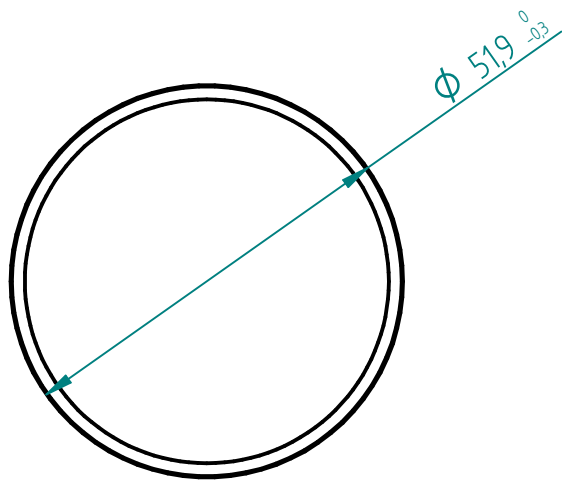

REVISION HISTORY			
REV	DESCRIPTION	DATE	APPROVED

SCALE 1:2

frosted surface

Glass: LIBA or alternative ($n_d = 1,521$)

	NAME	DATE	 EcoGlass, a.s.
DRAWN	krutsky	07/13/23	
CHECKED			
ENG APPR			
MGR APPR			
			TITLE
			A912 5225
UNLESS OTHERWISE SPECIFIED DIMENSIONS ARE IN MILLIMETERS			SIZE A4
			DWG NO FILE NAME: A9125225.dft
			SCALE:
			WEIGHT: 75 g
			SHEET 1 OF 1