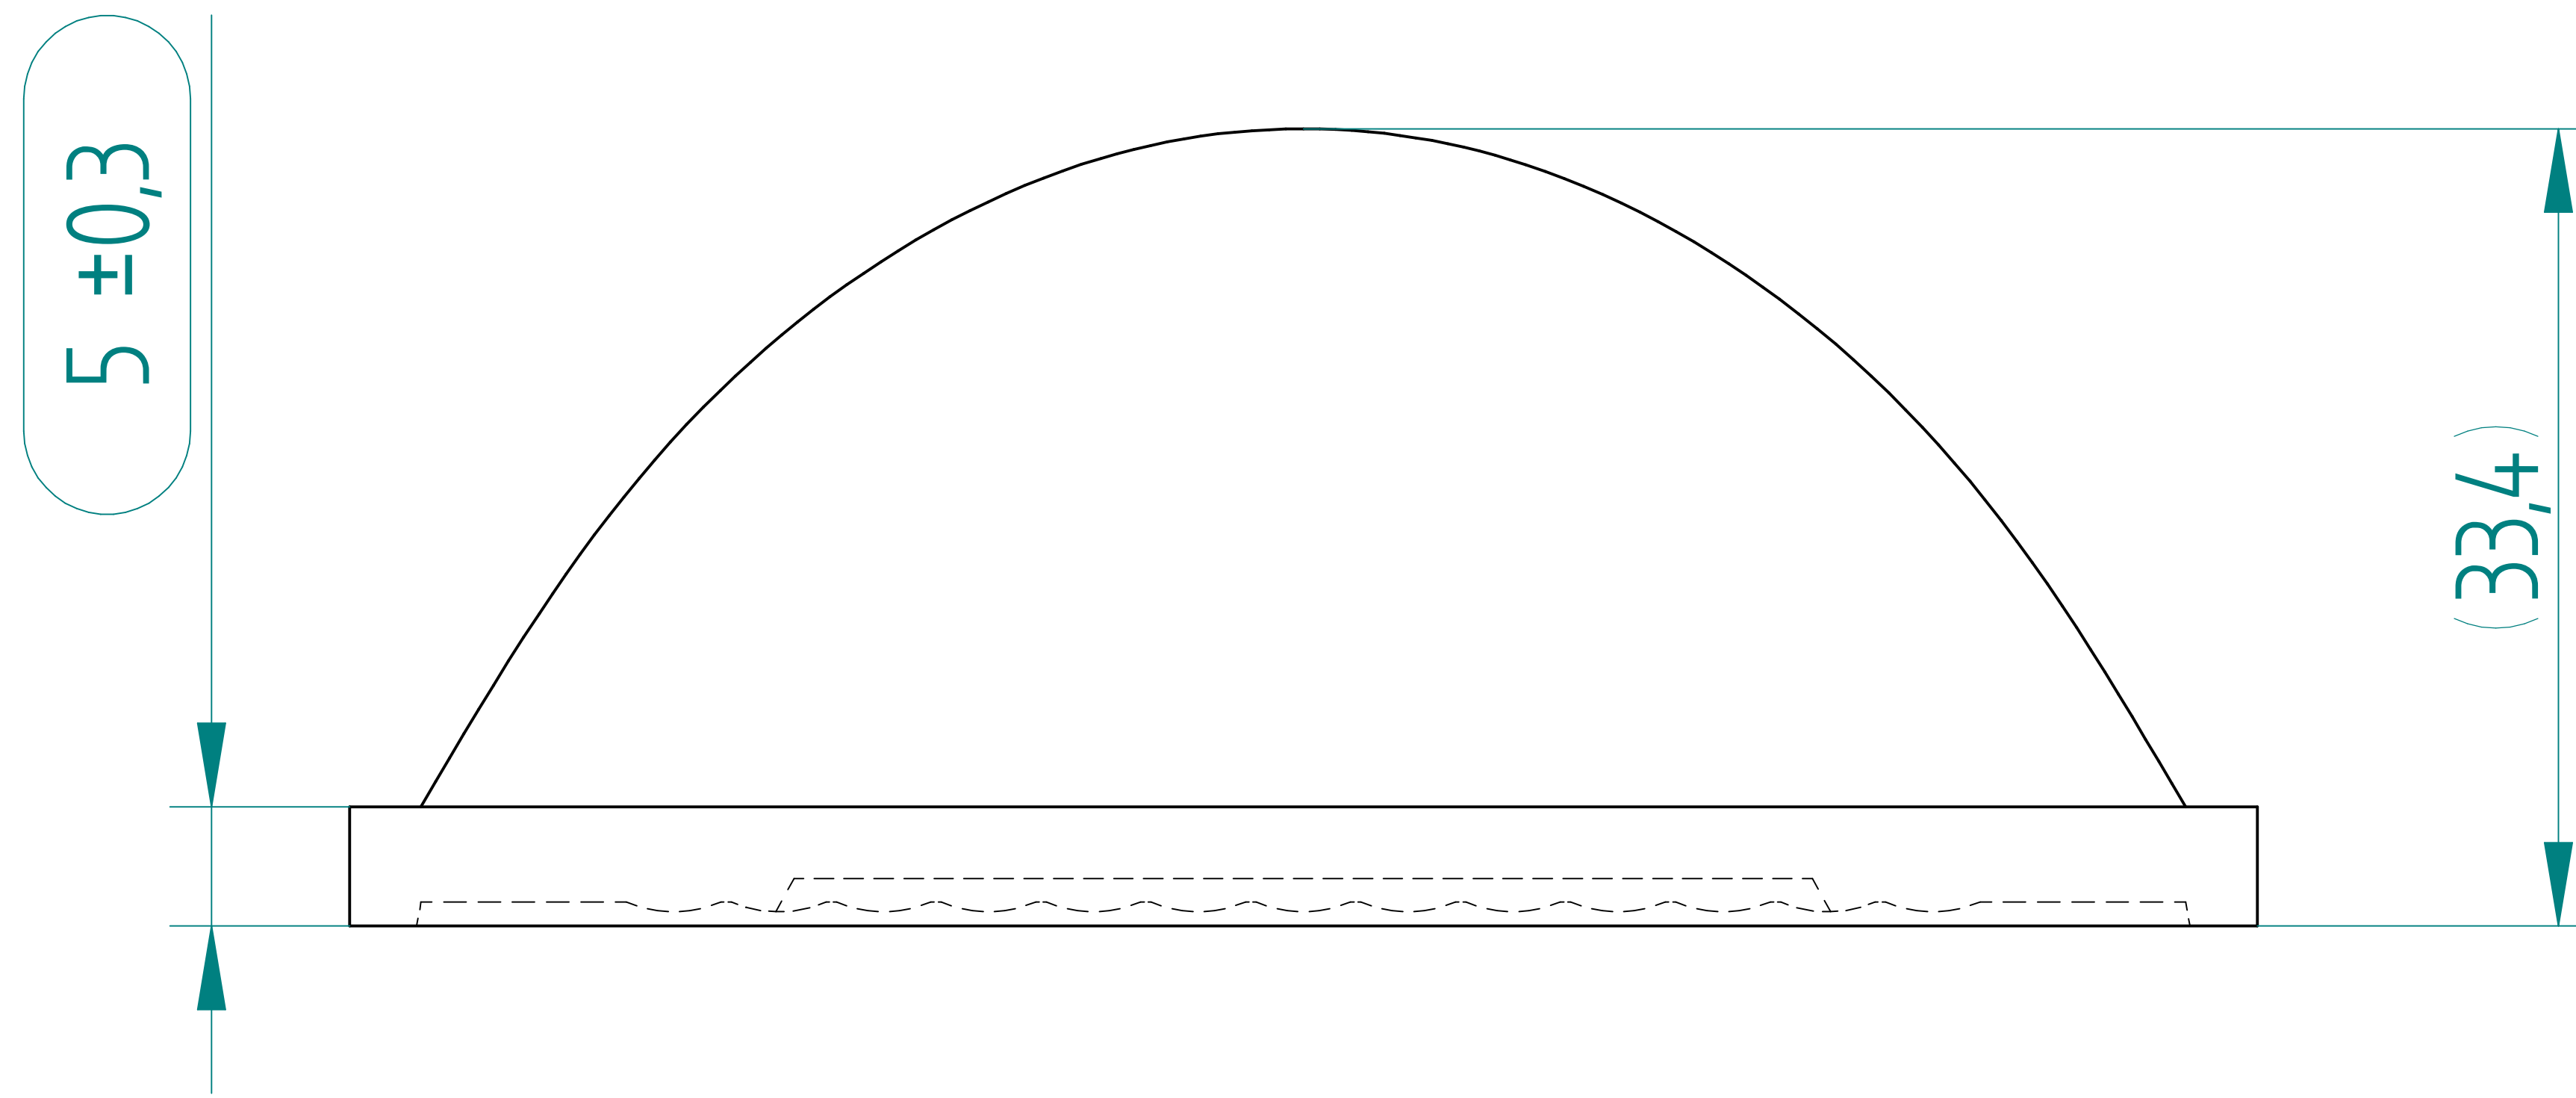

REVISION HISTORY

REV	DESCRIPTION	DATE	APPROVED

material : GLASS nd = 1,520

	NAME	DATE	 EcoGlass, a.s.
DRAWN	jkocarek	09/14/23	
CHECKED			
ENG APPR			
MGR APPR			TITLE
UNLESS OTHERWISE SPECIFIED DIMENSIONS ARE IN MILLIMETERS ANGLES ±X.X° 2 PL ±X.XX 3 PL ±X.XXX			Asymetric aspheric lens
SIZE	DWG NO	REV	
A4	A650 8034		
FILE NAME: A650 8034.dft			
SCALE:	WEIGHT:	SHEET 1 OF 1	