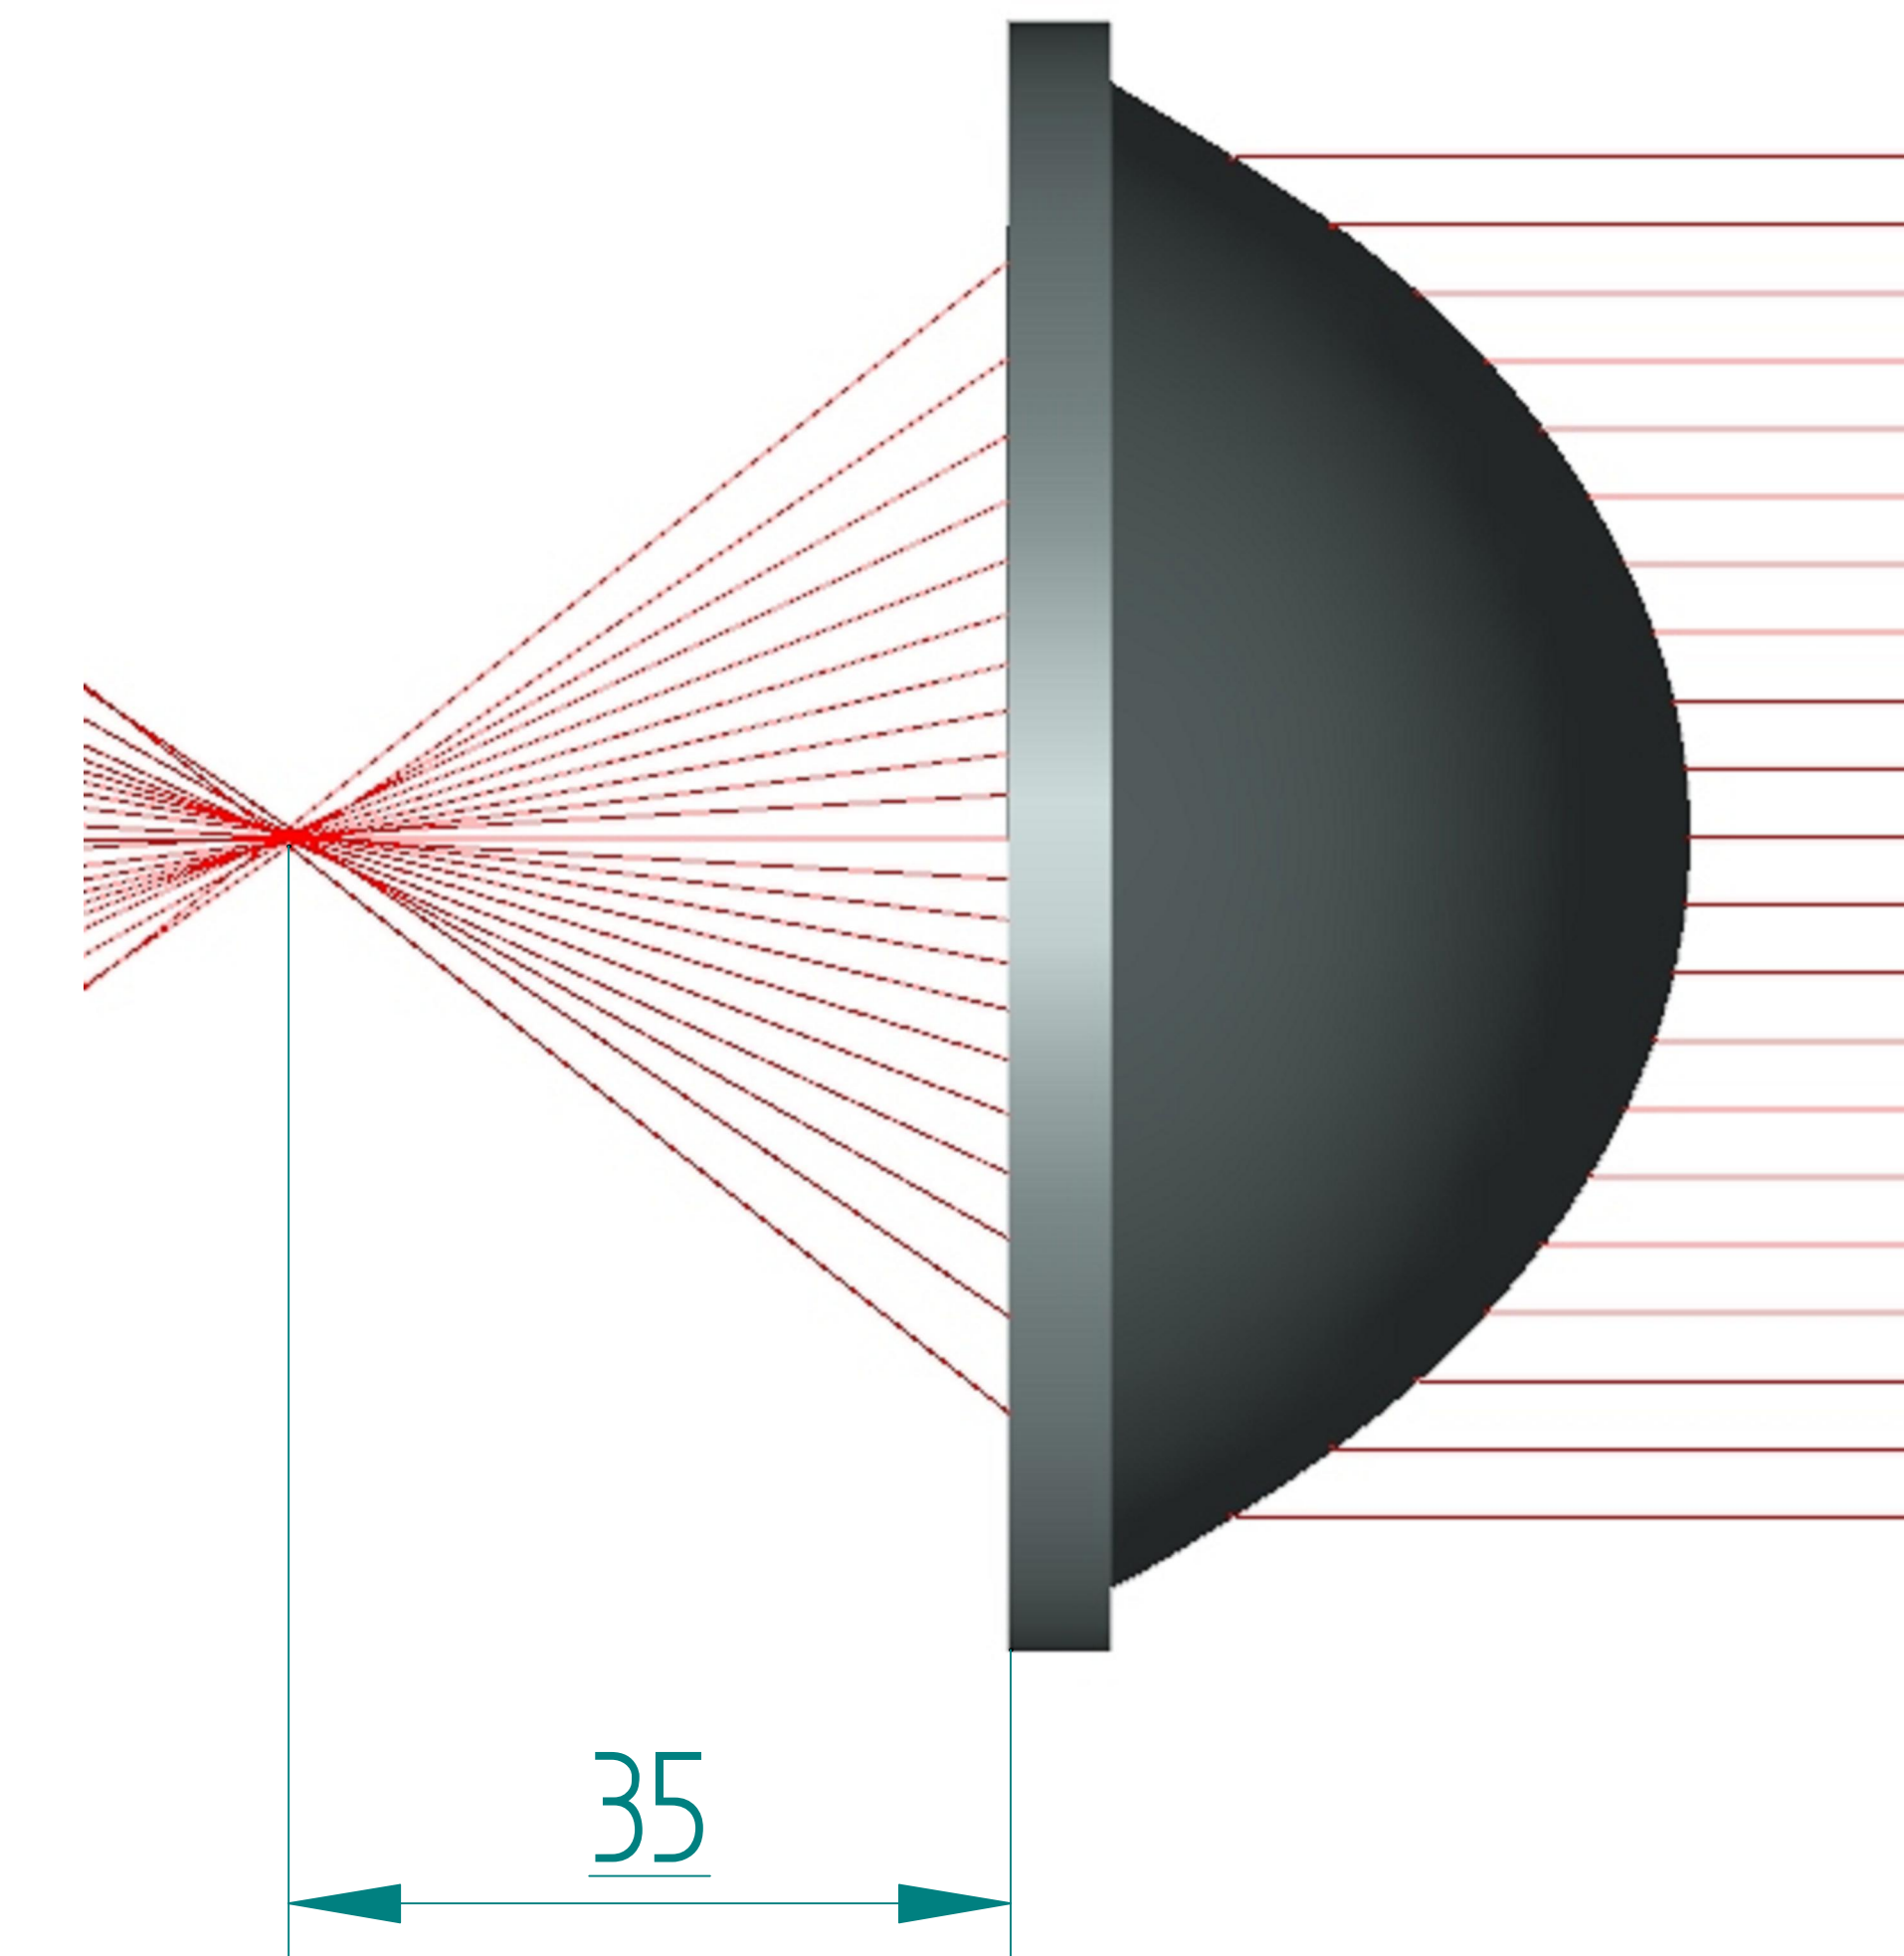

REVISION HISTORY

REV	DESCRIPTION	DATE	APPROVED

material : GLASS nd = 1,520

	NAME	DATE	 EcoGlass, a.s.
DRAWN	jkocarek	09/14/23	
CHECKED			
ENG APPR			
MGR APPR			TITLE
UNLESS OTHERWISE SPECIFIED DIMENSIONS ARE IN MILLIMETERS ANGLES ±X.X° 2 PL ±X.XX 3 PL ±X.XXX			Asymetric aspheric lens
SIZE	DWG NO	REV	
A4	A650 8034		
FILE NAME: A650 8034.dft			
SCALE:	WEIGHT:	SHEET 1 OF 1	