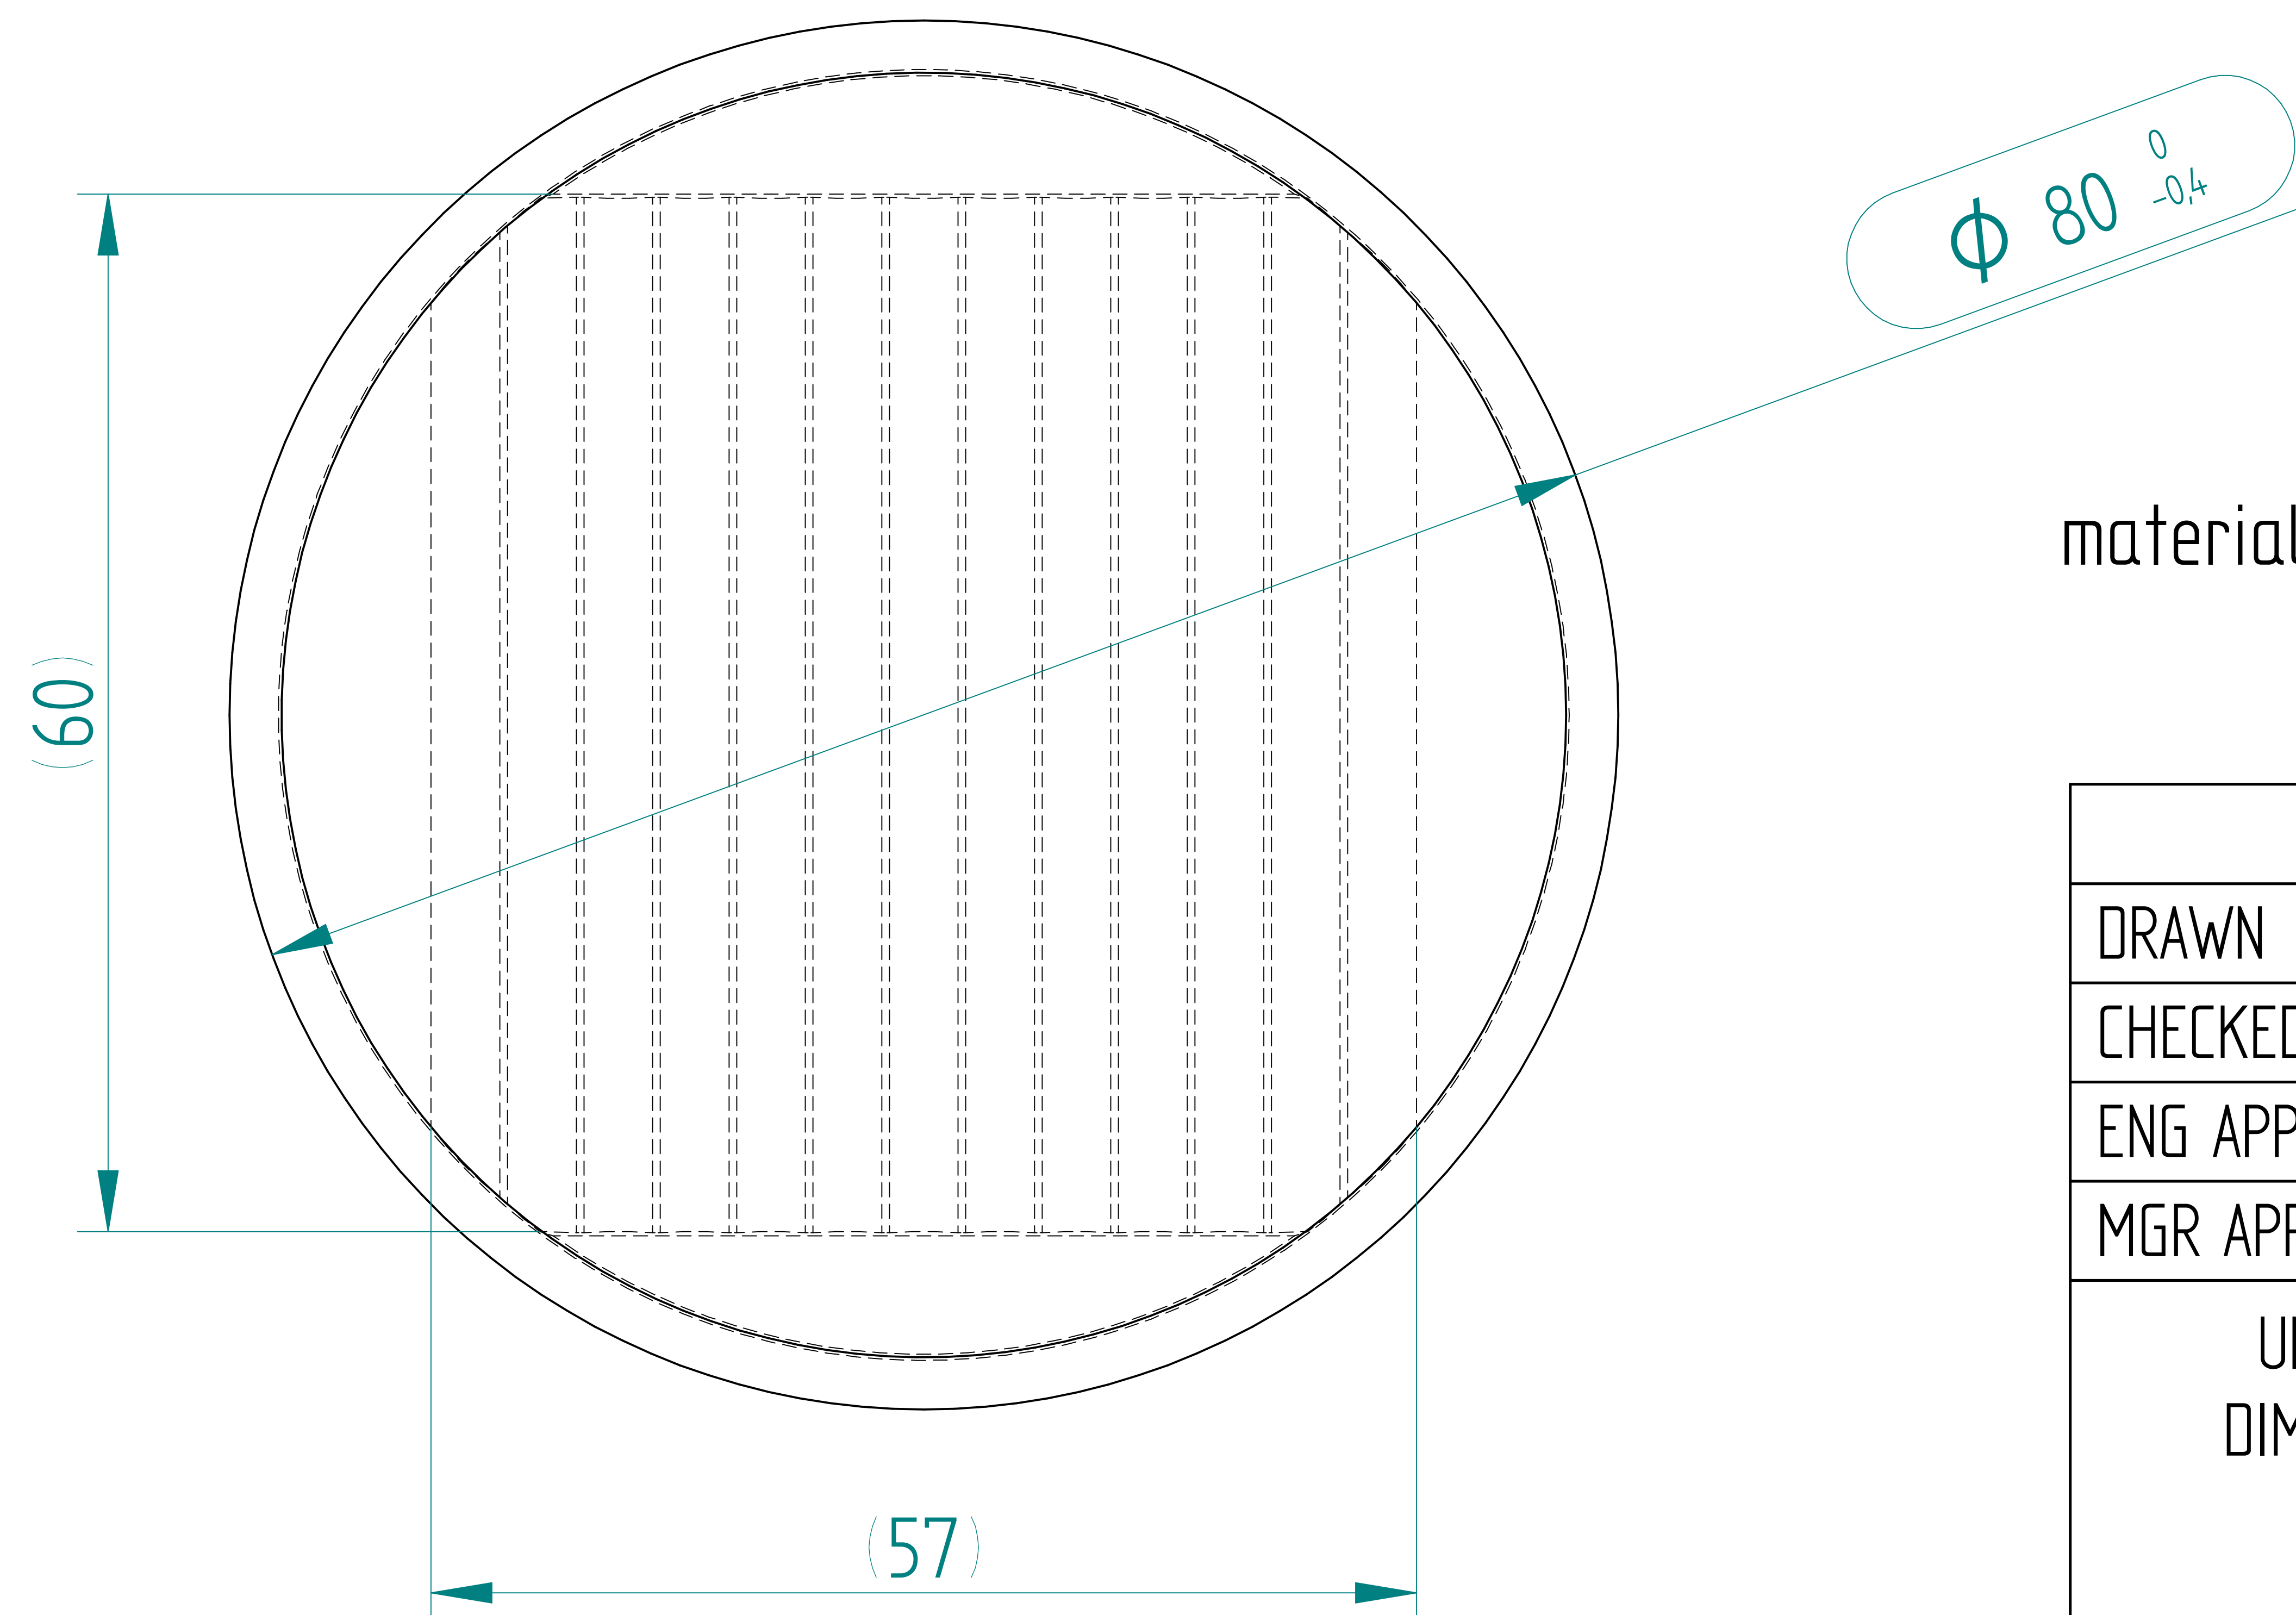

REVISION HISTORY

REV	DESCRIPTION	DATE	APPROVED

material : GLASS nd = 1,520

	NAME	DATE	 EcoGlass, a.s.
DRAWN	jkocarek	09/14/23	
CHECKED			
ENG APPR			
MGR APPR			TITLE
UNLESS OTHERWISE SPECIFIED DIMENSIONS ARE IN MILLIMETERS ANGLES ±X.X° 2 PL ±X.XX 3 PL ±X.XXX			Asymetric aspheric lens
SIZE	DWG NO	REV	
A4	A650 8034		
FILE NAME: A650 8034.dft			
SCALE:	WEIGHT:	SHEET 1 OF 1	