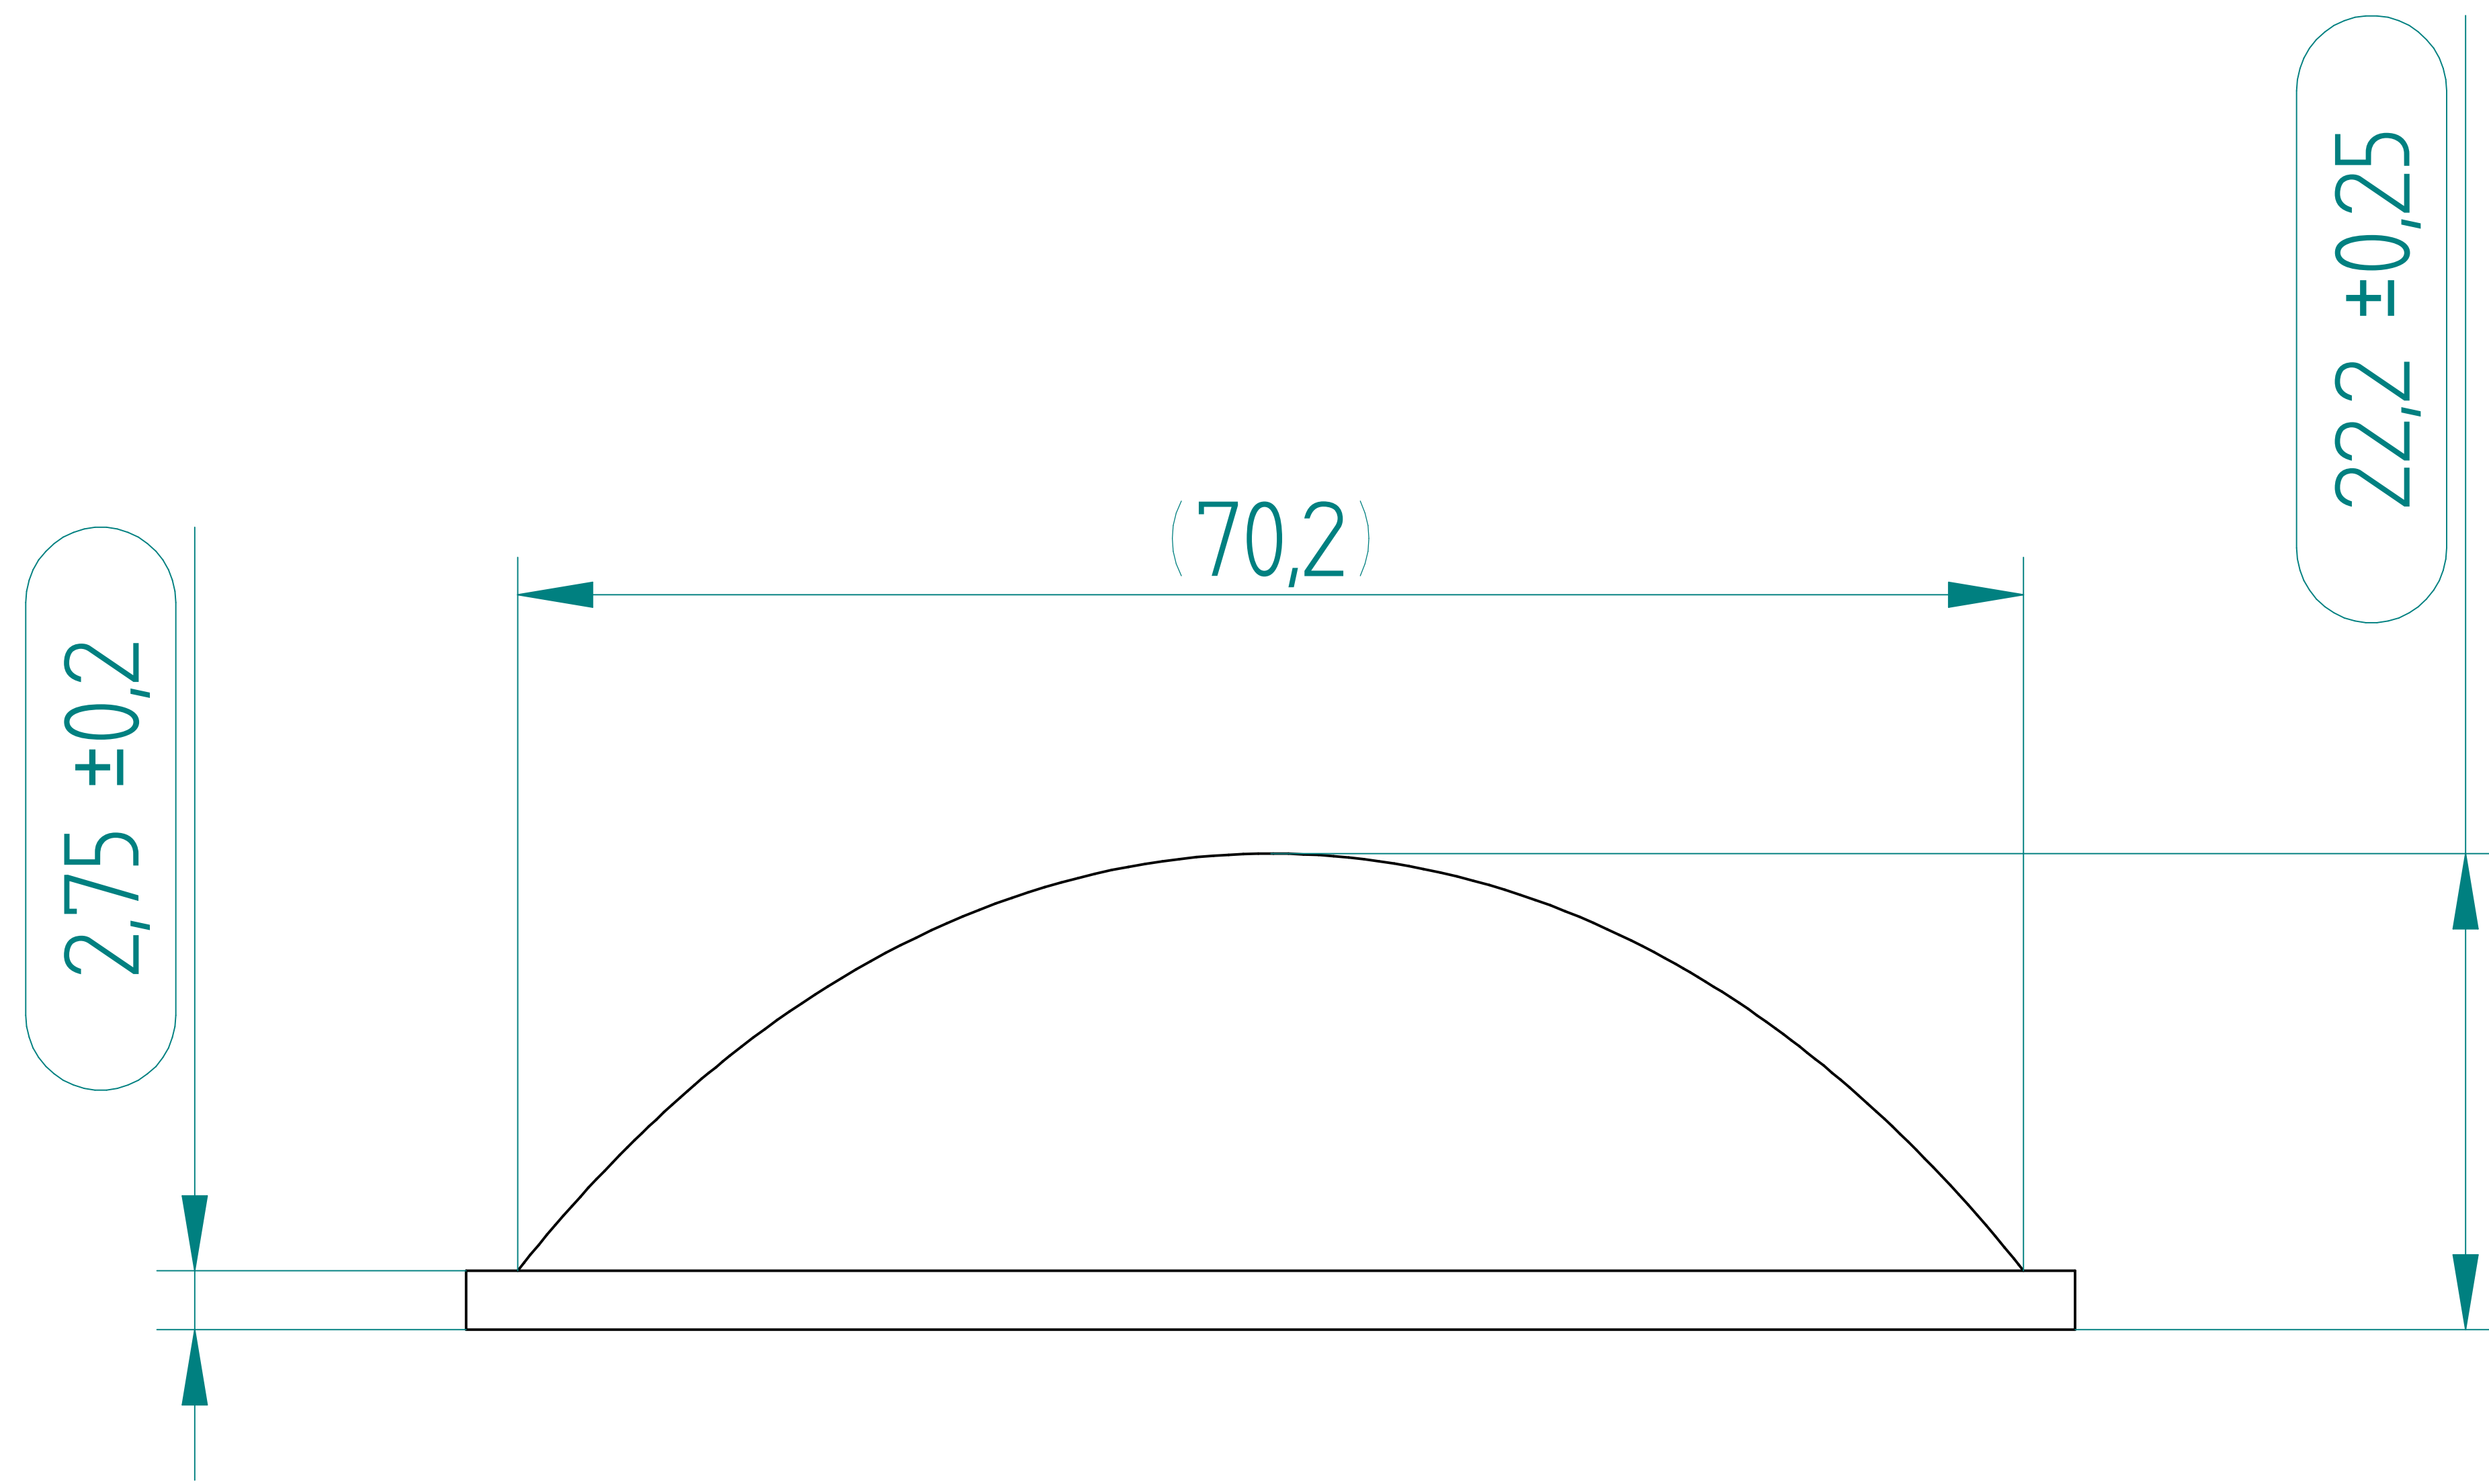

REVISION HISTORY

REV	DESCRIPTION	DATE	APPROVED

material : GLASS nd = 1,520

	NAME	DATE	 EcoGlass, a.s.	
DRAWN	jkocarek	09/13/23		
CHECKED				
ENG APPR				
MGR APPR				
UNLESS OTHERWISE SPECIFIED DIMENSIONS ARE IN MILLIMETERS ANGLES ±X.X° 2 PL ±X.XX 3 PL ±X.XXX			TITLE Aspheric lens	
SIZE A4	DWG NO A582 7522	REV		
FILE NAME: F54D75.dft				
SCALE:	WEIGHT:	SHEET 1 OF 1		