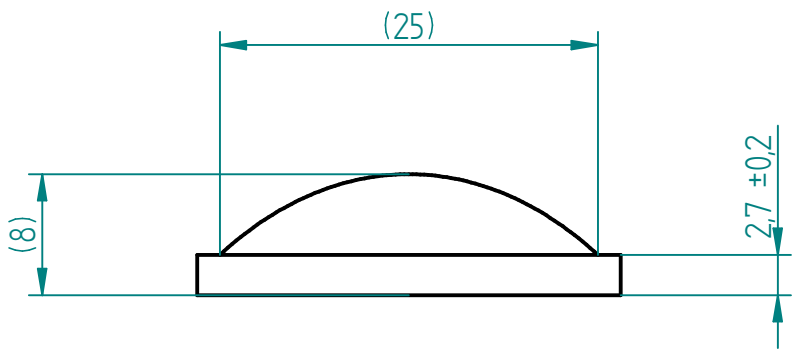

REVISION HISTORY			
REV	DESCRIPTION	DATE	APPROVED

SCALE 1:1

Glass: LIBA or alternative (nd = 1,521)

	NAME	DATE	 <b>EcoGlass, a.s.</b>
DRAWN	krutsky	05/29/20	
CHECKED			
ENG APPR			
MGR APPR			TITLE
			A581 2808
UNLESS OTHERWISE SPECIFIED DIMENSIONS ARE IN MILLIMETERS			SIZE
			A4
			FILE NAME: A581_smallLdft
			SCALE:
			WEIGHT: 8 g
			SHEET 1 OF 1