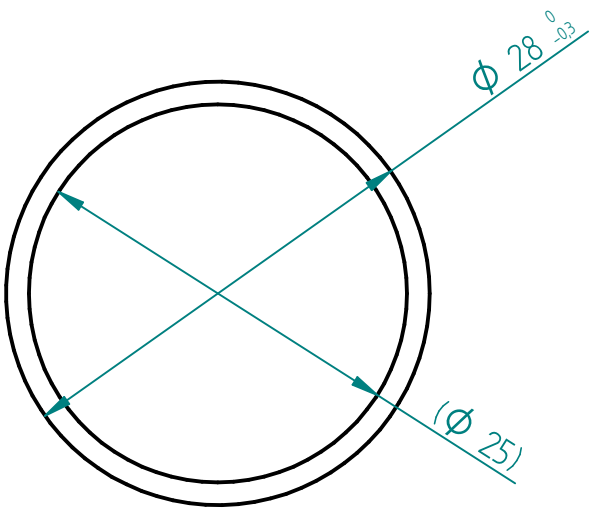

REVISION HISTORY			
REV	DESCRIPTION	DATE	APPROVED

SCALE 1:1

Glass: LIBA or alternative (nd = 1,521)

	NAME	DATE	 <b>EcoGlass, a.s.</b>
DRAWN	krutsky	05/29/20	
CHECKED			
ENG APPR			
MGR APPR			TITLE
			A581 2808
UNLESS OTHERWISE SPECIFIED DIMENSIONS ARE IN MILLIMETERS			SIZE
			A4
			FILE NAME: A581_smallLdft
			SCALE:
			WEIGHT: 8 g
			SHEET 1 OF 1