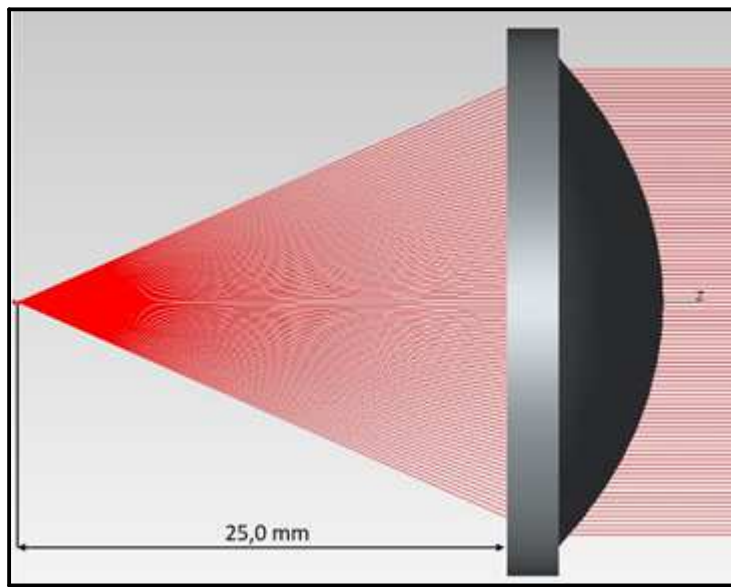

REVISION HISTORY			
REV	DESCRIPTION	DATE	APPROVED

SCALE 1:1

Glass: LIBA or alternative (nd = 1,521)

	NAME	DATE	 <b>EcoGlass, a.s.</b>
DRAWN	krutsky	05/29/20	
CHECKED			
ENG APPR			
MGR APPR			TITLE
			A581 2808
UNLESS OTHERWISE SPECIFIED DIMENSIONS ARE IN MILLIMETERS			SIZE
			A4
			FILE NAME: A581_smallLdft
			SCALE:
			WEIGHT: 8 g
			SHEET 1 OF 1