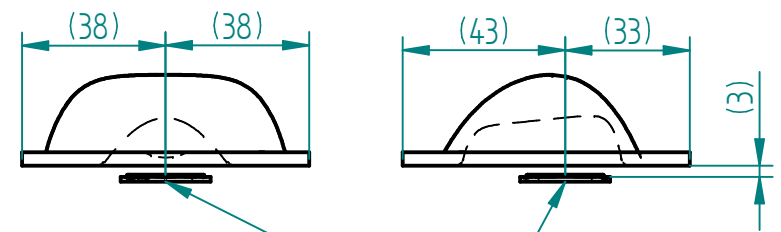

SECTION A-A

REVISION HISTORY			
REV	DESCRIPTION	DATE	APPROVED

Recommended LED position

Cree CXA2530

Glass: LIBA or alternative (nd = 1,521)

	NAME	DATE	 EcoGlass, a.s.
DRAWN	krutsky	06/01/20	
CHECKED			
ENG APPR			
MGR APPR			
			TITLE
			A569 7624
UNLESS OTHERWISE SPECIFIED DIMENSIONS ARE IN MILLIMETERS			SIZE A4
			DWG NO FILE NAME: A569_smallLdft
			SCALE:
			WEIGHT: 113 g
			SHEET 1 OF 1