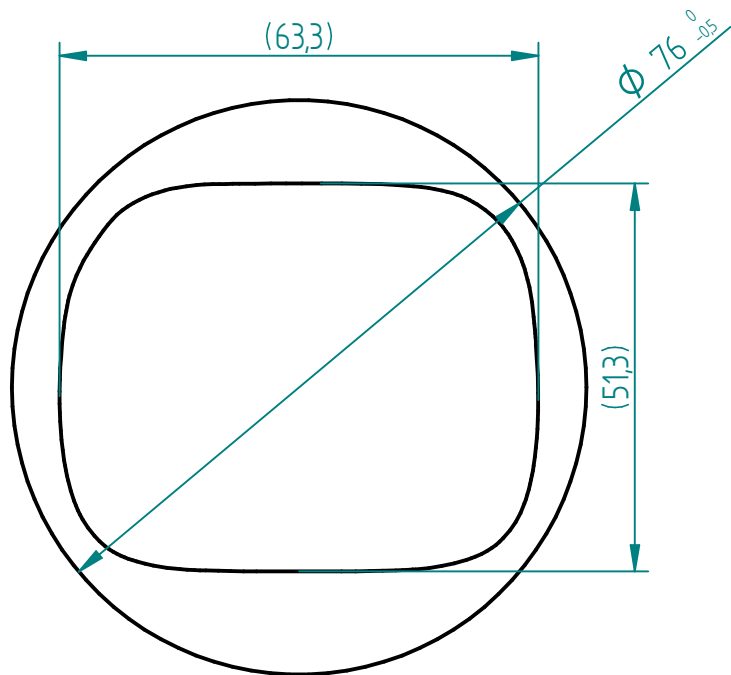

SECTION A-A

REVISION HISTORY			
REV	DESCRIPTION	DATE	APPROVED

Recommended LED position

Cree CXA2530

Glass: LIBA or alternative (nd = 1,521)

	NAME	DATE	 EcoGlass, a.s.
DRAWN	krutsky	06/01/20	
CHECKED			
ENG APPR			
MGR APPR			
			TITLE
			A569 7624
UNLESS OTHERWISE SPECIFIED DIMENSIONS ARE IN MILLIMETERS			SIZE A4
			DWG NO FILE NAME: A569_smallLdft
			SCALE:
			WEIGHT: 113 g
			SHEET 1 OF 1