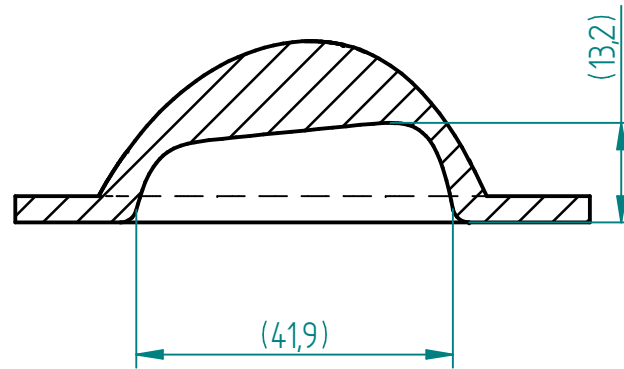

SECTION A-A

REVISION HISTORY			
REV	DESCRIPTION	DATE	APPROVED

Recommended LED position

Cree CXA2530

Glass: LIBA or alternative (nd = 1,521)

	NAME	DATE	 EcoGlass, a.s.
DRAWN	krutsky	06/01/20	
CHECKED			
ENG APPR			
MGR APPR			
			TITLE
			A569 7624
UNLESS OTHERWISE SPECIFIED DIMENSIONS ARE IN MILLIMETERS			SIZE A4
			DWG NO FILE NAME: A569_smallLdft
			SCALE:
			WEIGHT: 113 g
			SHEET 1 OF 1