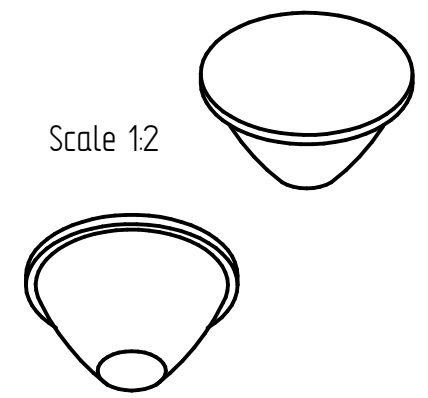

REVISION HISTORY			
REV	DESCRIPTION	DATE	APPROVED

Recommended LED position

Glass: LIBA or alternative (nd = 1,521)

	NAME	DATE	 <b>EcoGlass, a.s.</b>
DRAWN	krutsky	05/14/20	
CHECKED			
ENG APPR			
MGR APPR			TITLE
			<b>A559 5631</b>
UNLESS OTHERWISE SPECIFIED DIMENSIONS ARE IN MILLIMETERS			SIZE
			A4
			FILE NAME: A559_EN_smallLdf1
SCALE:			WEIGHT: 93 g
			SHEET 1 OF 1