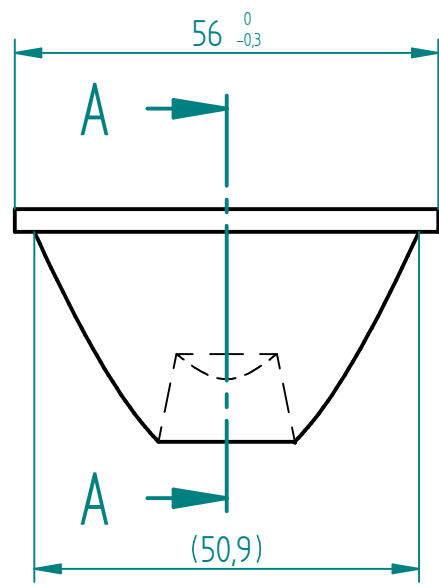

REVISION HISTORY			
REV	DESCRIPTION	DATE	APPROVED

Recommended LED position

Glass: LIBA or alternative (nd = 1,521)

	NAME	DATE	 <b>EcoGlass, a.s.</b>
DRAWN	krutsky	05/14/20	
CHECKED			
ENG APPR			
MGR APPR			TITLE
			<b>A559 5631</b>
UNLESS OTHERWISE SPECIFIED DIMENSIONS ARE IN MILLIMETERS			SIZE
			A4
			FILE NAME: A559_EN_smallLdf1
SCALE:			WEIGHT: 93 g
			SHEET 1 OF 1