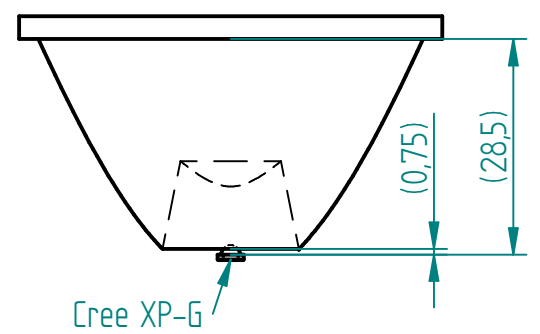

REVISION HISTORY			
REV	DESCRIPTION	DATE	APPROVED

Recommended LED position

Glass: LIBA or alternative (nd = 1,521)

	NAME	DATE	 <b>EcoGlass, a.s.</b>
DRAWN	krutsky	05/14/20	
CHECKED			
ENG APPR			
MGR APPR			TITLE
			<b>A559 5631</b>
UNLESS OTHERWISE SPECIFIED DIMENSIONS ARE IN MILLIMETERS			SIZE
			A4
			FILE NAME: A559_EN_smallLdf1
SCALE:			WEIGHT: 93 g
			SHEET 1 OF 1