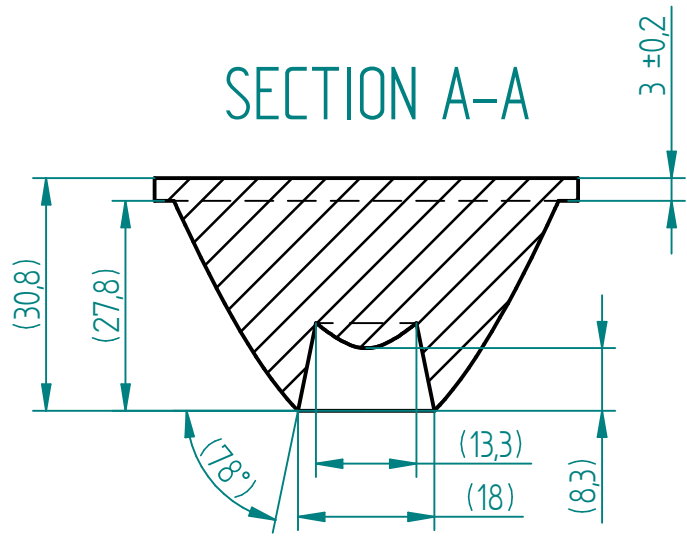

REVISION HISTORY			
REV	DESCRIPTION	DATE	APPROVED

Recommended LED position

Glass: LIBA or alternative (nd = 1,521)

	NAME	DATE	 <b>EcoGlass, a.s.</b>
DRAWN	krutsky	05/14/20	
CHECKED			
ENG APPR			
MGR APPR			TITLE
			<b>A559 5631</b>
UNLESS OTHERWISE SPECIFIED DIMENSIONS ARE IN MILLIMETERS			SIZE
			A4
			FILE NAME: A559_EN_smallLdf1
SCALE:			WEIGHT: 93 g
			SHEET 1 OF 1