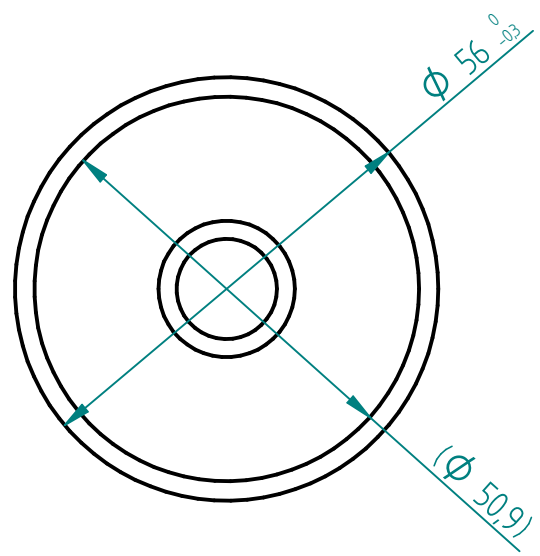

REVISION HISTORY			
REV	DESCRIPTION	DATE	APPROVED

Recommended LED position

Glass: LIBA or alternative (nd = 1,521)

	NAME	DATE	 <b>EcoGlass, a.s.</b>
DRAWN	krutsky	05/14/20	
CHECKED			
ENG APPR			
MGR APPR			TITLE
			<b>A559 5631</b>
UNLESS OTHERWISE SPECIFIED DIMENSIONS ARE IN MILLIMETERS			SIZE
			A4
			FILE NAME: A559_EN_smallLdf1
SCALE:			WEIGHT: 93 g
			SHEET 1 OF 1