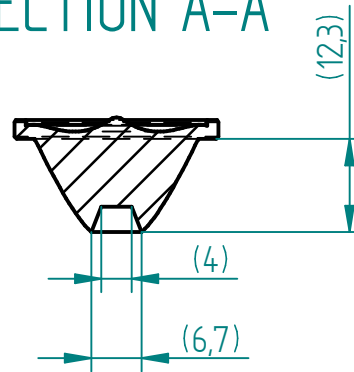

REVISION HISTORY			
REV	DESCRIPTION	DATE	APPROVED

SECTION A-A

Recommended LED position

Glass: LIBA or alternative (nd = 1,521)

	NAME	DATE	 EcoGlass, a.s.
DRAWN	krutsky	04/29/20	
CHECKED			
ENG APPR			
MGR APPR			TITLE
			A492 C40
UNLESS OTHERWISE SPECIFIED DIMENSIONS ARE IN MILLIMETERS			SIZE A4
			DWG NO FILE NAME: A492C40_EN_small.dft
			SCALE:
			WEIGHT: 8 g
			SHEET 1 OF 1