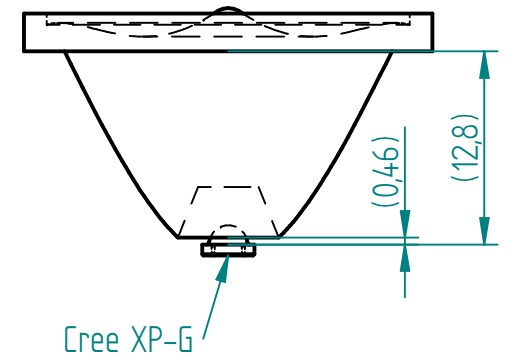

REVISION HISTORY			
REV	DESCRIPTION	DATE	APPROVED

SECTION A-A

Recommended LED position

Glass: LIBA or alternative (nd = 1,521)

	NAME	DATE	 EcoGlass, a.s.
DRAWN	krutsky	04/29/20	
CHECKED			
ENG APPR			
MGR APPR			TITLE
			A492 C40
UNLESS OTHERWISE SPECIFIED DIMENSIONS ARE IN MILLIMETERS			SIZE A4
			DWG NO FILE NAME: A492C40_EN_small.dft
			SCALE:
			WEIGHT: 8 g
			SHEET 1 OF 1