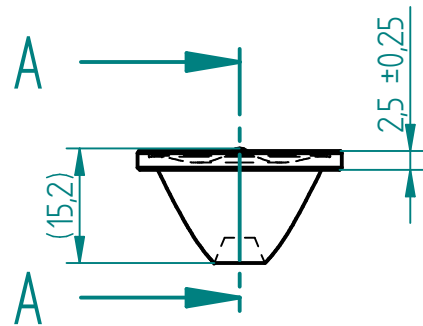

REVISION HISTORY			
REV	DESCRIPTION	DATE	APPROVED

SECTION A-A

Recommended LED position

Glass: LIBA or alternative (nd = 1,521)

	NAME	DATE	 EcoGlass, a.s.
DRAWN	krutsky	04/29/20	
CHECKED			
ENG APPR			
MGR APPR			TITLE
			A492 C40
UNLESS OTHERWISE SPECIFIED DIMENSIONS ARE IN MILLIMETERS			SIZE A4
			DWG NO FILE NAME: A492C40_EN_small.dft
			SCALE:
			WEIGHT: 8 g
			SHEET 1 OF 1