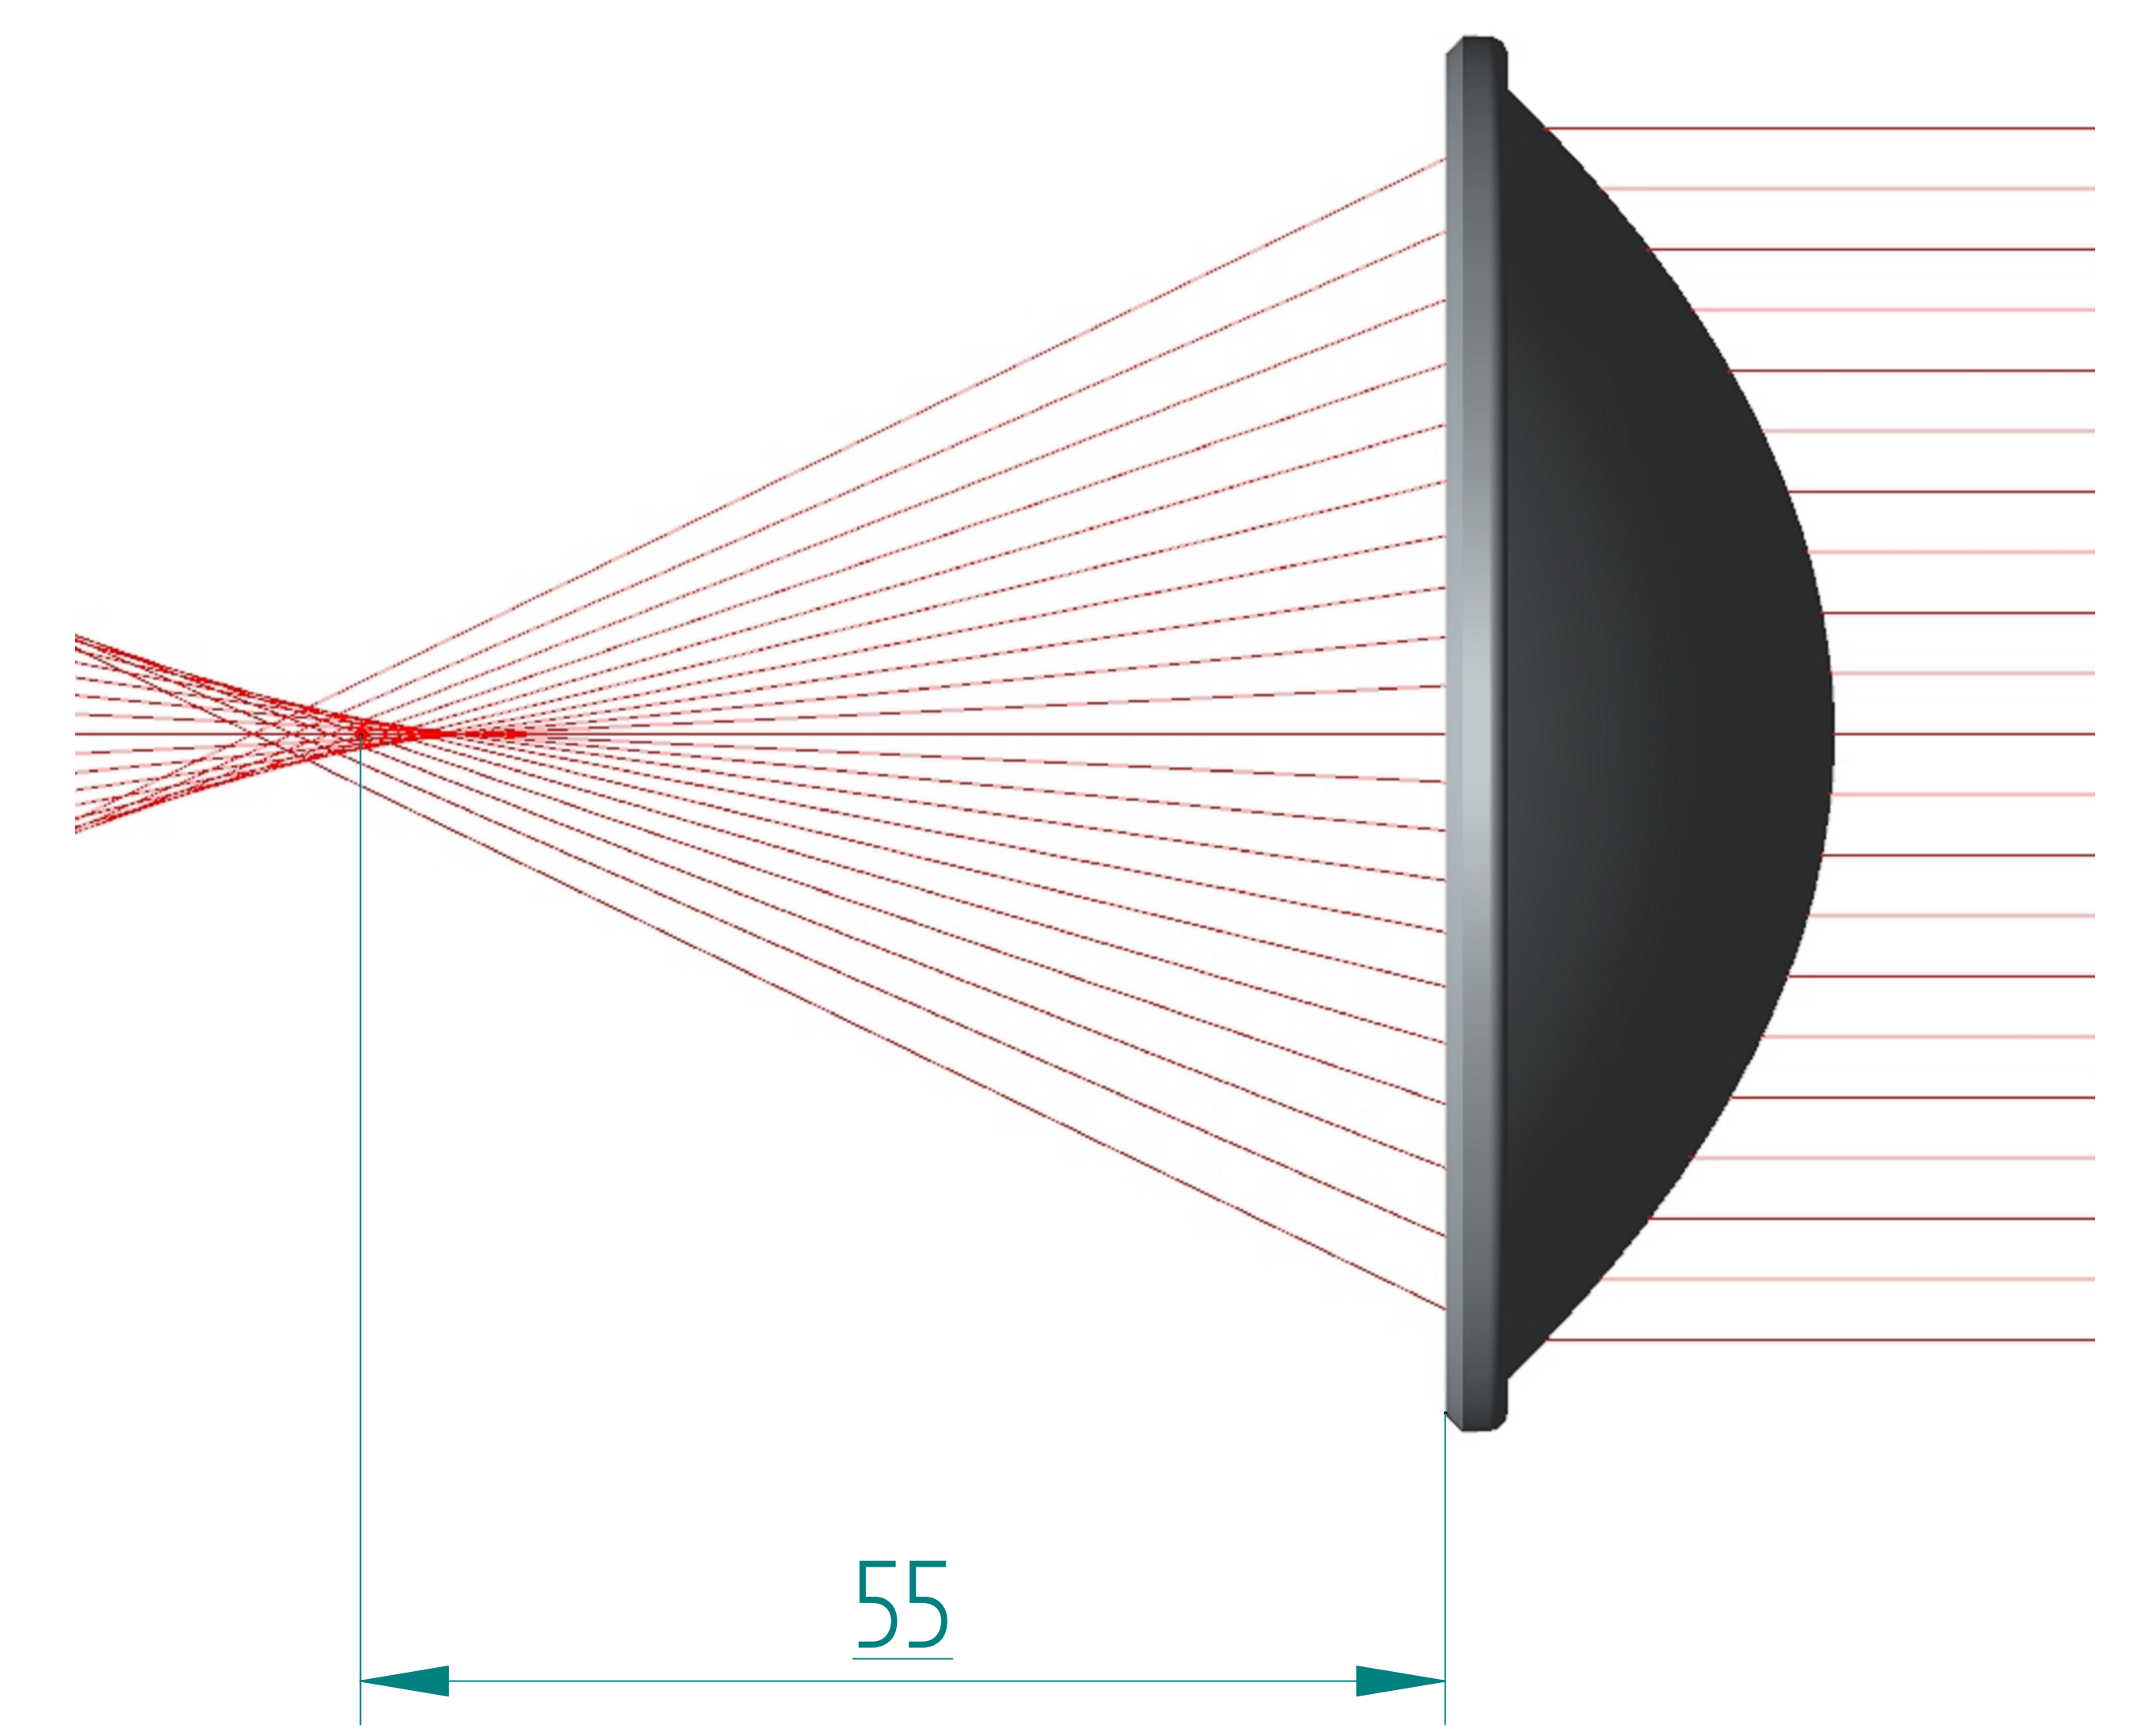

REVISION HISTORY

REV	DESCRIPTION	DATE	APPROVED

	NAME	DATE	 EcoGlass, a.s.	
DRAWN	jkocarek	09/14/23	TITLE	
CHECKED			Aspheric lens	
ENG APPR			SIZE	DWG NO
MGR APPR			A4	A196 7120
UNLESS OTHERWISE SPECIFIED DIMENSIONS ARE IN MILLIMETERS ANGLES ±X.X° 2 PL ±X.XX 3 PL ±X.XXX			FILE NAME: A196 7120.dft	
			SCALE:	WEIGHT: