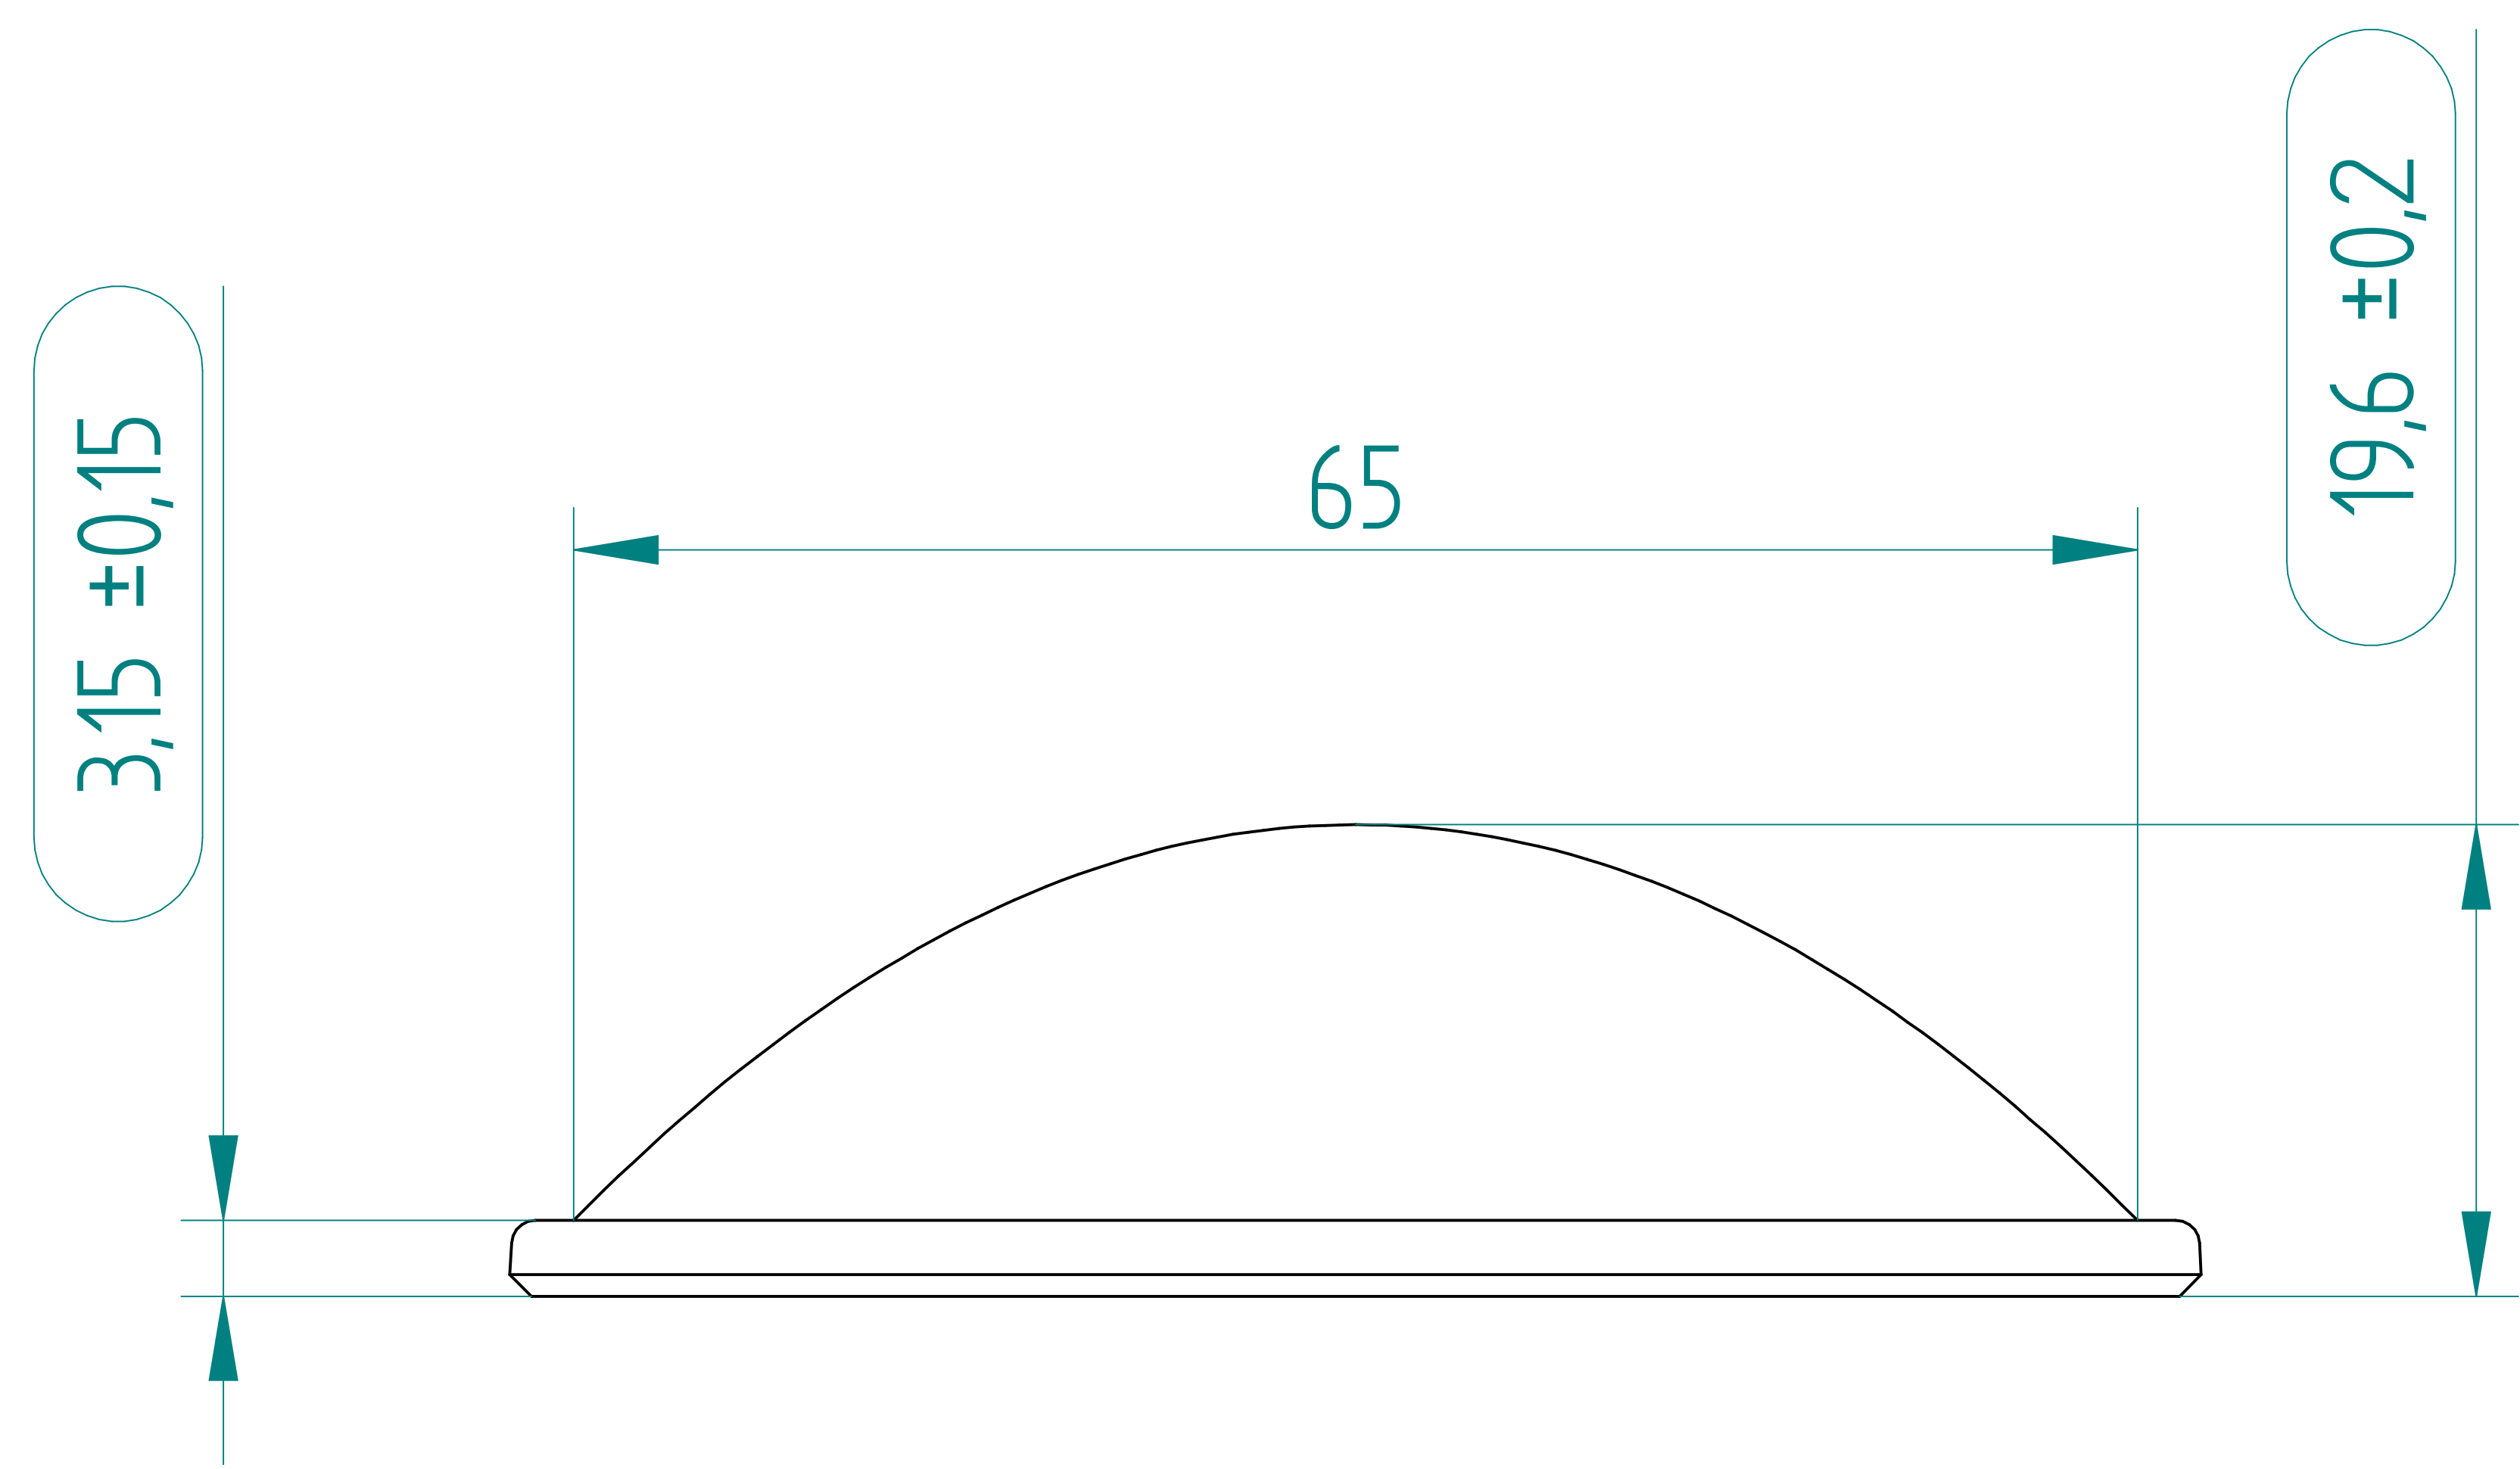

REVISION HISTORY

REV	DESCRIPTION	DATE	APPROVED

	NAME	DATE	 EcoGlass, a.s.	
DRAWN	jkocarek	09/14/23	TITLE	
CHECKED			Aspheric lens	
ENG APPR			SIZE	DWG NO
MGR APPR			A4	A196 7120
UNLESS OTHERWISE SPECIFIED DIMENSIONS ARE IN MILLIMETERS ANGLES ±X.X° 2 PL ±X.XX 3 PL ±X.XXX			FILE NAME: A196 7120.dft	
			SCALE:	WEIGHT: