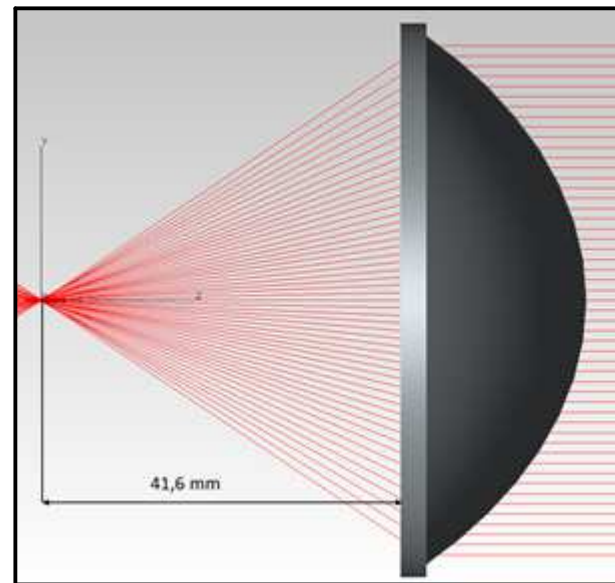

REVISION HISTORY			
REV	DESCRIPTION	DATE	APPROVED

SCALE 1:2

Glass: LIBA or alternative (nd = 1,521)

	NAME	DATE	 <b>EcoGlass, a.s.</b>
DRAWN	krutsky	05/14/20	
CHECKED			
ENG APPR			
MGR APPR			
			TITLE
			<b>A079 6422</b>
UNLESS OTHERWISE SPECIFIED DIMENSIONS ARE IN MILLIMETERS			SIZE A4
			DWG NO FILE NAME: A079_small.dft
			SCALE:      WEIGHT: 98 g      SHEET 1 OF 1