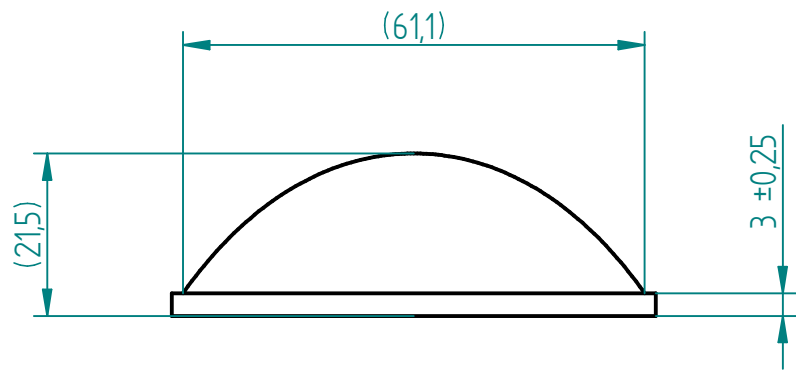

REVISION HISTORY			
REV	DESCRIPTION	DATE	APPROVED

SCALE 1:2

Glass: LIBA or alternative (nd = 1,521)

	NAME	DATE	 <b>EcoGlass, a.s.</b>
DRAWN	krutsky	05/14/20	
CHECKED			
ENG APPR			
MGR APPR			
			TITLE
			<b>A079 6422</b>
UNLESS OTHERWISE SPECIFIED DIMENSIONS ARE IN MILLIMETERS			SIZE A4
			DWG NO FILE NAME: A079_small.dft
			SCALE:      WEIGHT: 98 g      SHEET 1 OF 1