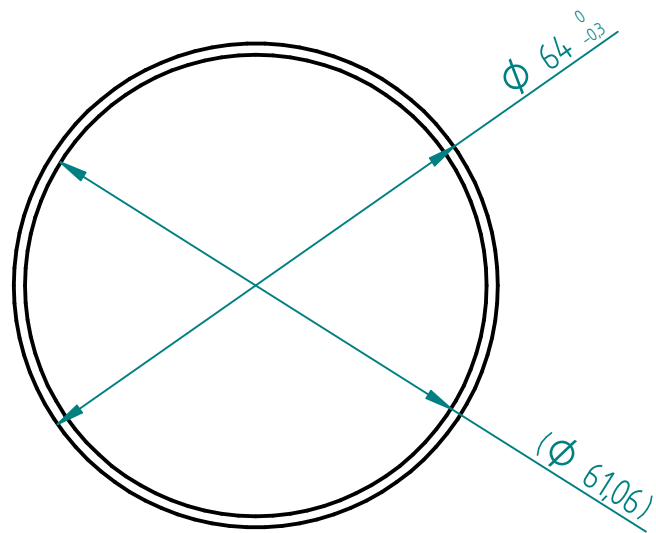

REVISION HISTORY			
REV	DESCRIPTION	DATE	APPROVED

SCALE 1:2

Glass: LIBA or alternative (nd = 1,521)

	NAME	DATE	 <b>EcoGlass, a.s.</b>
DRAWN	krutsky	05/14/20	
CHECKED			
ENG APPR			
MGR APPR			
			TITLE
			<b>A079 6422</b>
UNLESS OTHERWISE SPECIFIED DIMENSIONS ARE IN MILLIMETERS			SIZE A4
			DWG NO FILE NAME: A079_small.dft
			SCALE:      WEIGHT: 98 g      SHEET 1 OF 1