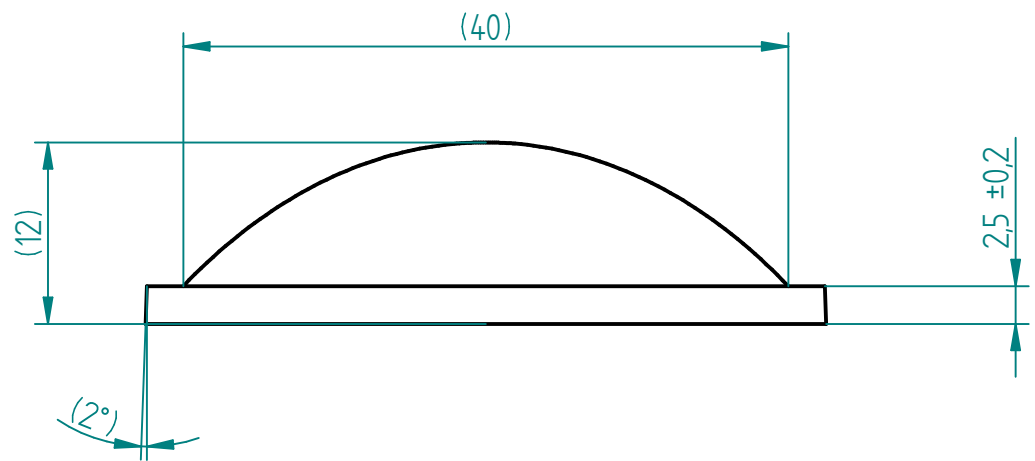

REVISION HISTORY			
REV	DESCRIPTION	DATE	APPROVED

SCALE 1:1

Glass: LIBA or alternative (nd = 1,521)

	NAME	DATE	 EcoGlass, a.s.
DRAWN	krutsky	05/14/20	
CHECKED			
ENG APPR			
MGR APPR			
			TITLE
			A011 4512
UNLESS OTHERWISE SPECIFIED DIMENSIONS ARE IN MILLIMETERS			SIZE A4
			DWG NO FILE NAME: A011_smallLd.f1
			SCALE: WEIGHT: 32 g SHEET 1 OF 1