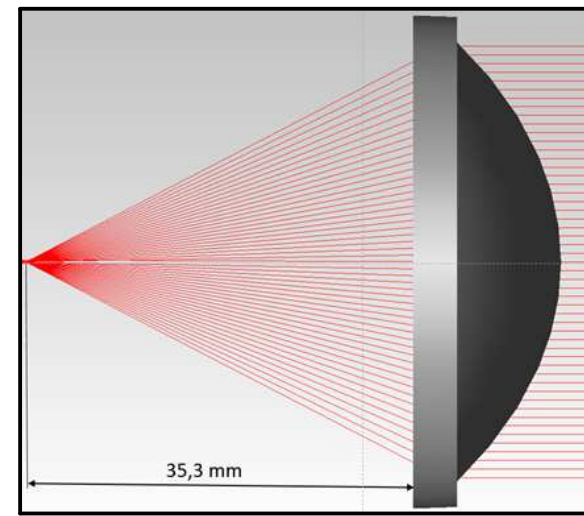

REVISION HISTORY			
REV	DESCRIPTION	DATE	APPROVED

SCALE 1:1

Glass: LIBA or alternative (nd = 1,521)

	NAME	DATE	 EcoGlass, a.s.
DRAWN	krutsky	05/14/20	
CHECKED			
ENG APPR			
MGR APPR			
			TITLE
			A011 4512
UNLESS OTHERWISE SPECIFIED DIMENSIONS ARE IN MILLIMETERS			SIZE A4
			DWG NO FILE NAME: A011_smallLd.f1
			SCALE: WEIGHT: 32 g SHEET 1 OF 1