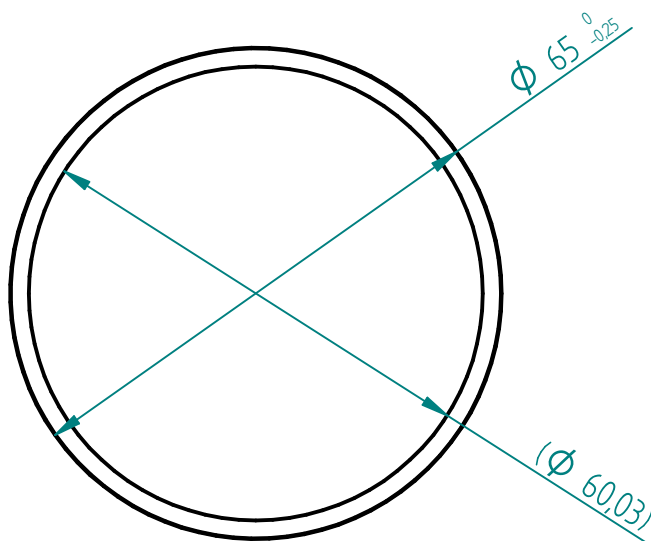

REVISION HISTORY			
REV	DESCRIPTION	DATE	APPROVED

SCALE 1:2

Glass: LIBA or alternative ($n_d = 1,521$)

	NAME	DATE	 EcoGlass, a.s.
DRAWN	krutsky	05/14/20	
CHECKED			
ENG APPR			
MGR APPR			TITLE
			A010 6515
UNLESS OTHERWISE SPECIFIED DIMENSIONS ARE IN MILLIMETERS			SIZE
			A4
			FILE NAME: A010_smallLdft
			SCALE:
			WEIGHT: 66 g
			SHEET 1 OF 1