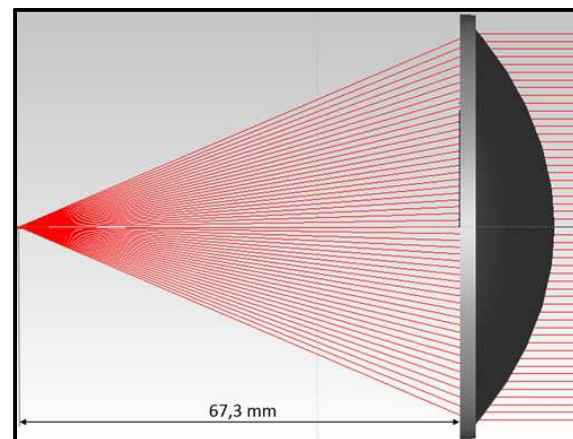

REVISION HISTORY			
REV	DESCRIPTION	DATE	APPROVED

SCALE 1:2

Glass: LIBA or alternative ($n_d = 1,521$)

	NAME	DATE	 EcoGlass, a.s.
DRAWN	krutsky	05/14/20	
CHECKED			
ENG APPR			
MGR APPR			TITLE
			A010 6515
UNLESS OTHERWISE SPECIFIED DIMENSIONS ARE IN MILLIMETERS			SIZE
			A4
			FILE NAME: A010_smallLdft
			SCALE:
			WEIGHT: 66 g
			SHEET 1 OF 1