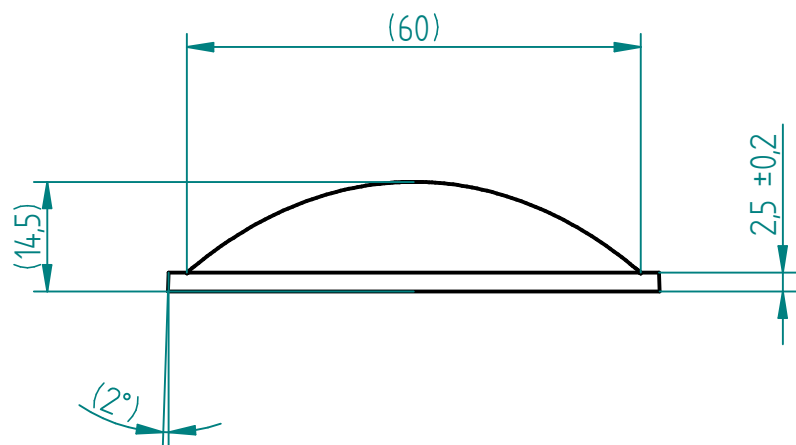

REVISION HISTORY			
REV	DESCRIPTION	DATE	APPROVED

SCALE 1:2

Glass: LIBA or alternative ($n_d = 1,521$)

	NAME	DATE	 EcoGlass, a.s.
DRAWN	krutsky	05/14/20	
CHECKED			
ENG APPR			
MGR APPR			TITLE
			A010 6515
UNLESS OTHERWISE SPECIFIED DIMENSIONS ARE IN MILLIMETERS			SIZE
			A4
			FILE NAME: A010_smallLdft
			SCALE:
			WEIGHT: 66 g
			SHEET 1 OF 1